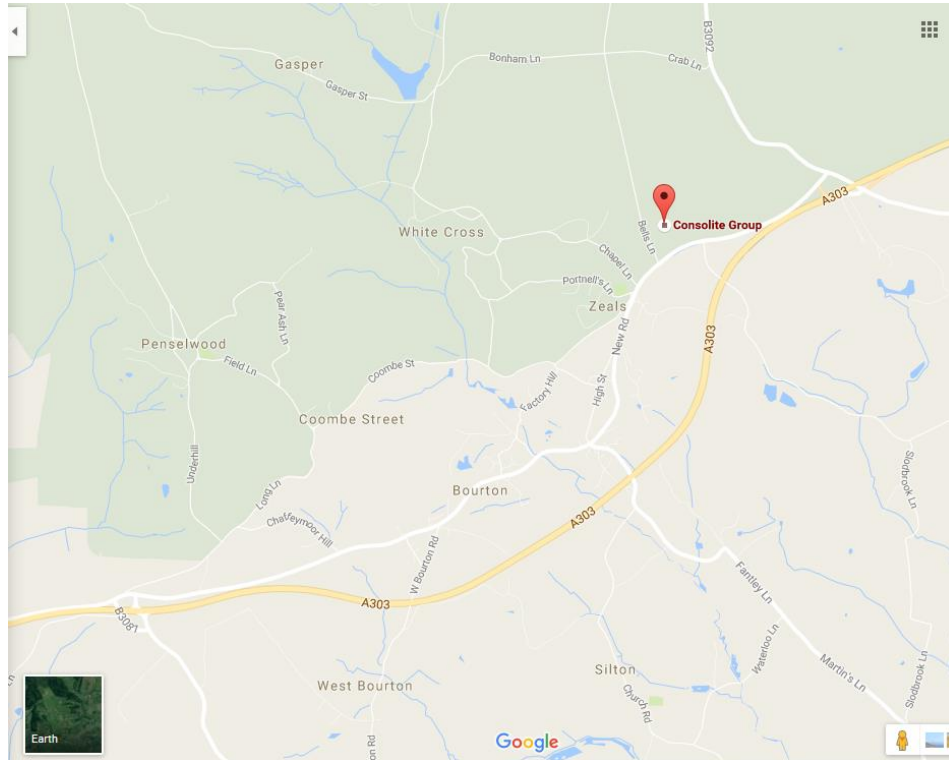

## How to Find Us

### Directions:

#### From the A303 – coming from London

Take the exit towards Lower Zeals/Zeals/Mere/Stourton/Bourton  
After 0.2 miles turn right onto B3092  
After 0.2 miles turn left  
After 0.7 miles turn right onto Bells Ln

#### From the A303 – coming from Devon

Take the exit towards Lower Zeals/Zeals/Mere/Stourton/Frome/B3092/Gillingham/The Deverills/B3095 from A303  
After 0.8 miles turn left  
After 0.7 miles turn right onto Bells Ln