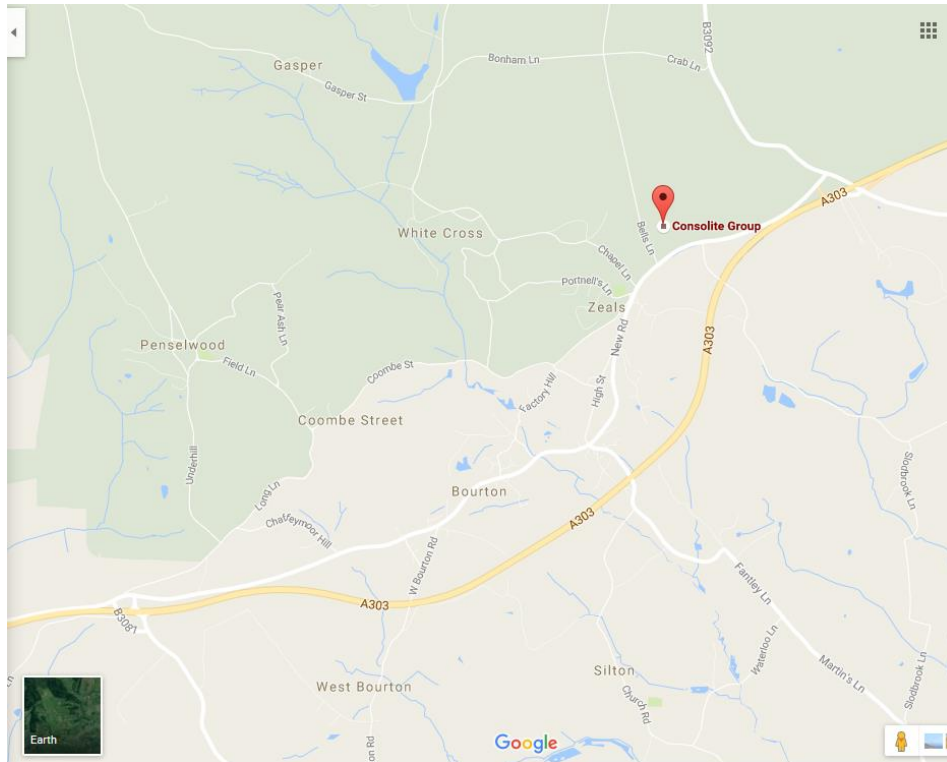

Contact Details:

The Consolite Group
St.Martin's Business Park
Bells Lane, Zeals
Wiltshire, BA12 6LY
United Kingdom

Telephone: [+44 (0)1747 840900](tel:+44201747840900)

Fax: [+44 (0)1747 841500](tel:+44201747841500)

Email: sales@consolite.co.uk

Directions:

From the A303 – coming from London

Take the exit towards Lower Zeals/Zeals/Mere/Stourton/Bourton
After 0.2 miles turn right onto B3092
After 0.2 miles turn left
After 0.7 miles turn right onto Bells Ln

From the A303 – coming from Devon

Take the exit towards Lower Zeals/Zeals/Mere/Stourton/Frome/B3092/Gillingham/The Deverills/B3095 from A303
After 0.8 miles turn left
After 0.7 miles turn right onto Bells Ln

On Bells Lane

Consolite is on the right hand side after about 200 metres, at the end of the row of houses. There is a 10 mph sign which signals the entrance to Consolite. You will see the gates of Consolite straight ahead.